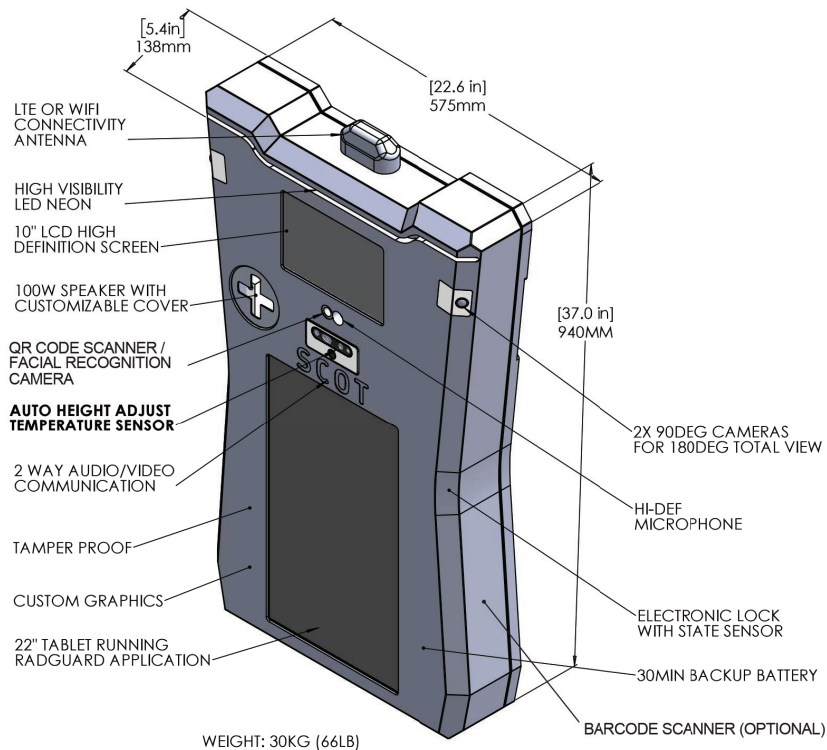

WALLY is a wall mounted unit that provides an edge-to-edge 180° field of vision. Wally deploys innovative artificial intelligence-based technologies to enhance an organization's situational awareness, communication, and control. Wally includes all of the features of the SCOT tower in a smaller package that's ideal for corporate campuses, parking structures, exterior areas, lobbies and buildings; anywhere that increased visibility is needed at a fraction of the cost

**SMALL PACKAGE,
BIG RESULTS. ARE
YOU GETTING THE
MOST OUT OF
YOUR SECURITY?**

A compact version of our most powerful device

(855) 753-7766

www.prosecuritygroup.com

WALLY

A wall mounted version of the popular SCOT device

- Cellular and WiFi connectivity
- 2 cameras providing a full 180° view
- Over-the-air software updates
- Customizable display - text, images, video
- High visibility RGB LEDs
- Human detection - SuspectSpotter
- License plate recognition - LicenseSpotter
- 24/7 equipment monitoring
- Long-range audio paging
- Credential validation and access control
- Close-range video intercom
- Large tablet featuring
- Security and concierge services
- Video conferencing with the SOC or guards
- Security, help, panic button
- Standard 110v power requirement
- Exclusive face mask detection system