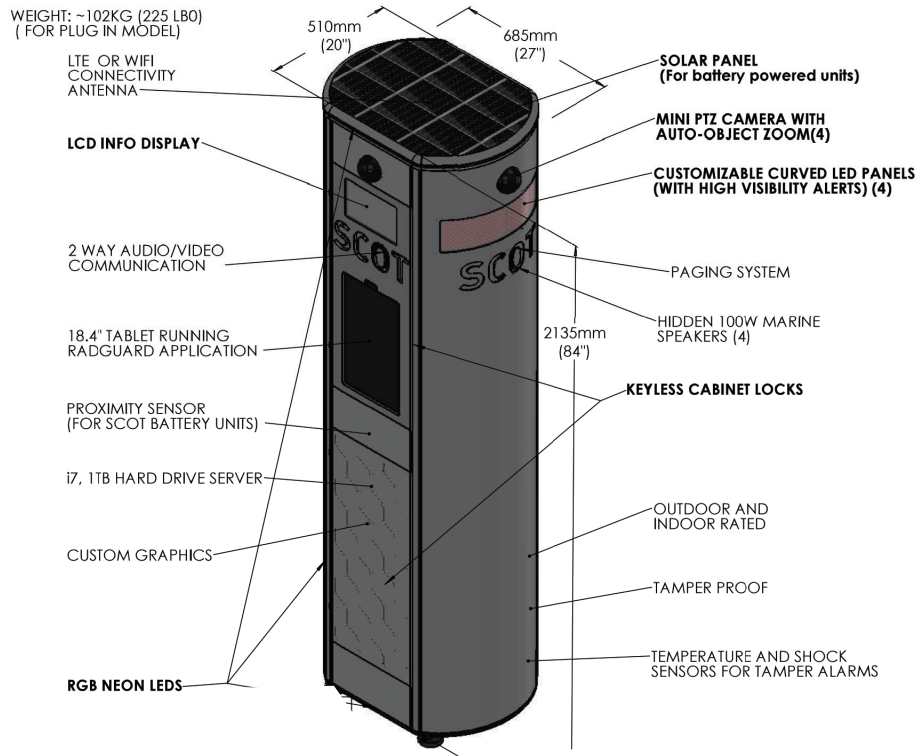

SCOT2.0

Security Control Observation Tower

- Streamlined body standing 7' tall
- Solar panels
- Wrap around RGB LEDs
- Cellular and WiFi connectivity
- Over-the-air software updates
- Human detection - SuspectSpotter
- License plate recognition - LicenseSpotter

- Customizable wraparound LED panels
- Audio integration - Built-in VOIP
- Mini PTZ cameras, long-range, object zoom
- Long-range paging
- Credential validation and access control
- Close-range intercom
- Large tablet featuring security, concierge
- Video conferencing with the SOC or guards
- Security, help, panic button
- 24/7 equipment monitoring
- Up to 180 hours continuous operation
- Standalone power - plugin 110v

(855) 753-7766
www.prosecuritygroup.com