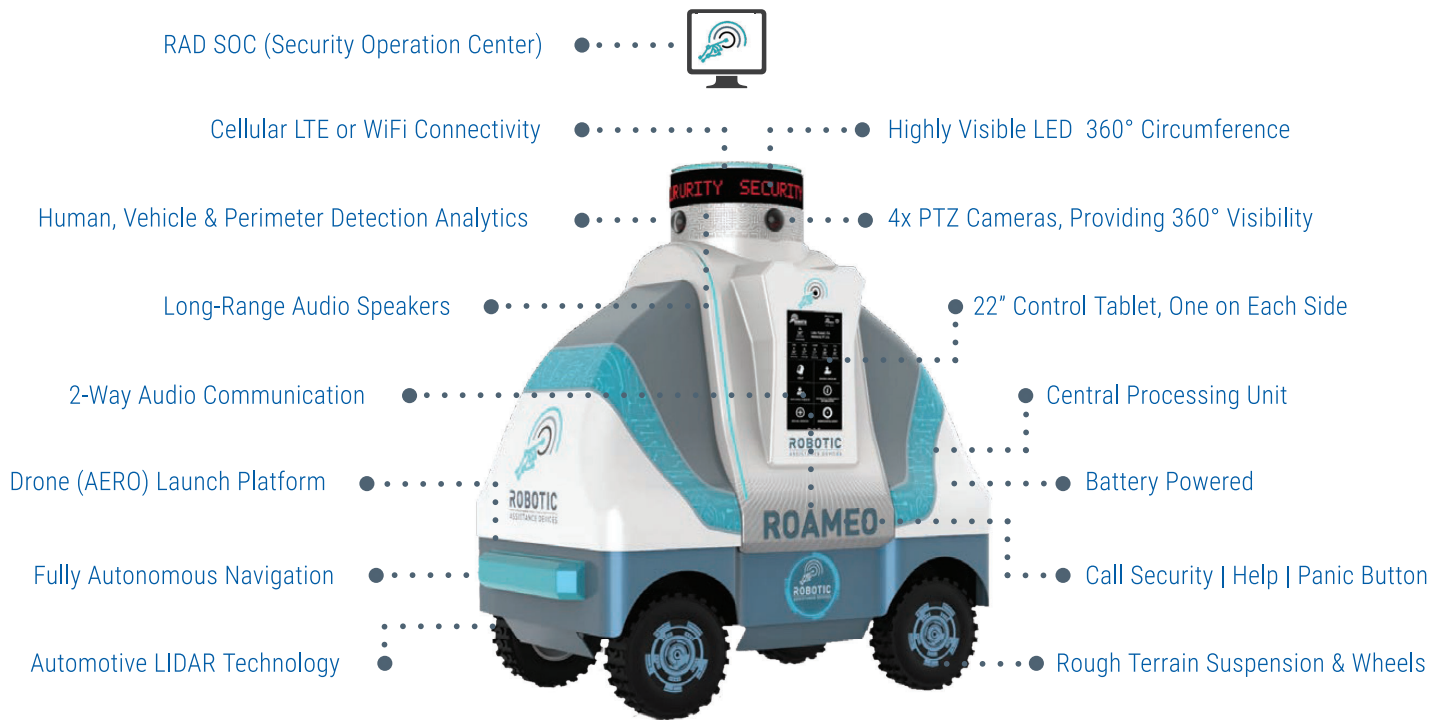

ROAMEO is an impressive 7' total height, and takes industry leading AI analytics, video surveillance capabilities, and interactive communications and puts them on the move, at speeds of up to 12 mph.

As a complement to man guarding situations ROAMEO can interact with people along its patrol route, providing necessary calls for help, panic buttons, security alerts, etc.... plus an unlimited number of concierge services including local information, weather, directions. And profit generating advertising messaging.

A FULLY FUNCTIONAL, MOBILE ROBOT - The guarding and security industries have waited long enough for a robot that it can count on. ROAMEO is here.

INTERACTIVE MOBILE SURVEILLANCE. CAN YOUR CAMERAS DO THAT?

ROAMEO will revolutionize your security with analytics, surveillance, and communications

(855) 753-7766

www.prosecuritygroup.com

ROAMEO

Rugged Observation Assistance Mobile Electronic Officer

- Human detection - SuspectSpotter
- License plate recognition - LicenseSpotter
- 24/7 equipment monitoring
- 2 large 22" tablets with security, concierge
- Security, help, panic button
- Exclusive face mask detection system
- Cellular and WiFi connectivity

- Long-range audio paging
- Credential validation and access control
- Close-range video intercom
- 4 cameras providing a full 360° view
- Over-the-air software updates
- Customizable display - video, image, text
- High visibility RGB LEDs
- Rough Terrain Suspension & Wheels
- Battery Powered
- Drone (AERO) Launch Platform
- Automotive LIDAR Technology