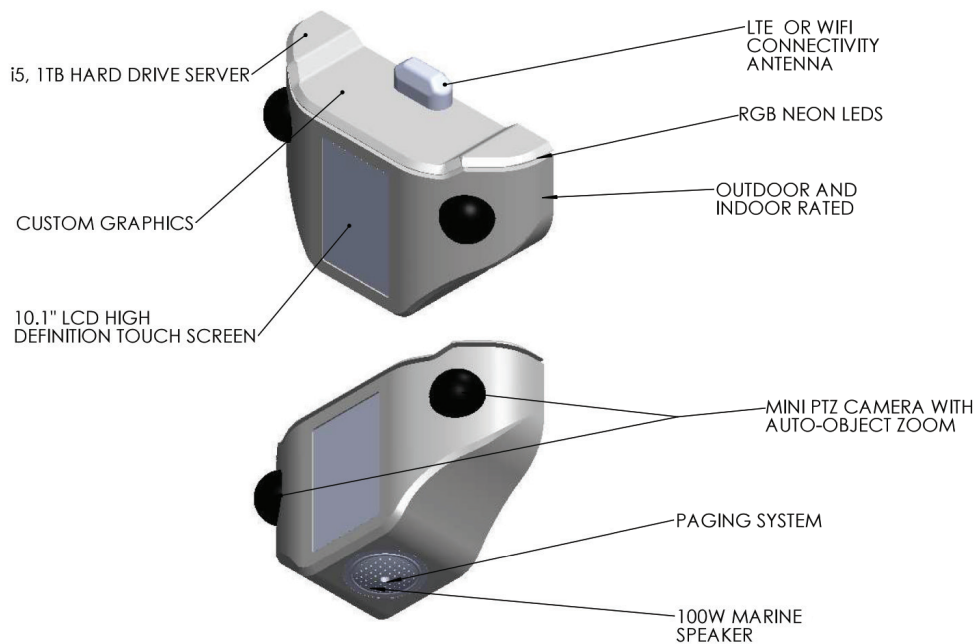

AVA is a compact and mountable unit that seamlessly integrates with all other RAD devices and provides an edge-to-edge 180° field of vision with advanced access control over gates and entries. As easy to install and scale as all RAD hardware, AVA deploys RAD's innovative artificial intelligence-based technologies to enhance an organization's situational awareness, communication, and control. AVA takes full advantage of the RAD Software Suite aimed at providing a comprehensive access control package that is ideal for storage yards, parking structures and lots, corporate campuses; anywhere that increased visibility is needed at a fraction of the cost.

DO YOU HAVE INTELLIGENT ACCESS CONTROL 24/7?

AVA implements a comprehensive access package for increased control

(855) 753-7766

www.prosecuritygroup.com

AVA

Autonomous Verified Access

- Audio intervention
- Live stream to mobile app
- Unlimited user licenses
- Human detection, response
- Vehicle detection, response
- Perimeter intrusion detection, response
- Cellular optimized - no WiFi required
- Cloud served - no hardware at client site
- 1-year event recording in cloud
- License plate recognition
- Virtual guard tour
- Two-way audio/video calls
- Audio talk-down
- Snapshot audit
- Virtual escort
- Audio/Video marketing
- Restricted area and zone management
- Owner audit reporting
- Exclusive face mask detection system